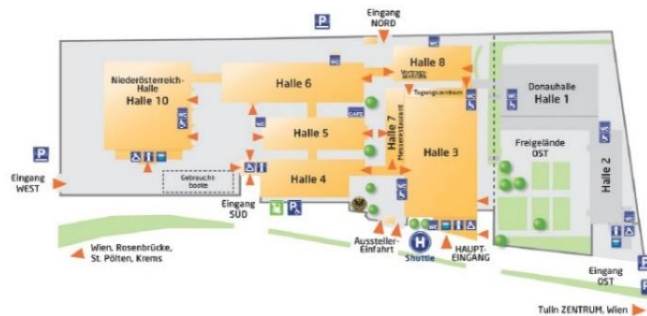

Tulln boat show:

We are delighted to inform you that Croatia Yachting will be participating in the Tulln Boat Show from February 29th to March 3rd. So, visit us at Hall 4, Stand 410, where our booking team looks forward to meeting you.

To make your experience easier, we recommend pre-booking a meeting with our charter specialists:

Damir Drlje, B2B account manager: damir.drlje@croatia-yachting.hr

- **Ružica Jozipović**, booking agent: ruzica@croatia-yachting.hr
- **Ana Pulić**, Šibenik office manager: ana.pulic@croatia-yachting.hr