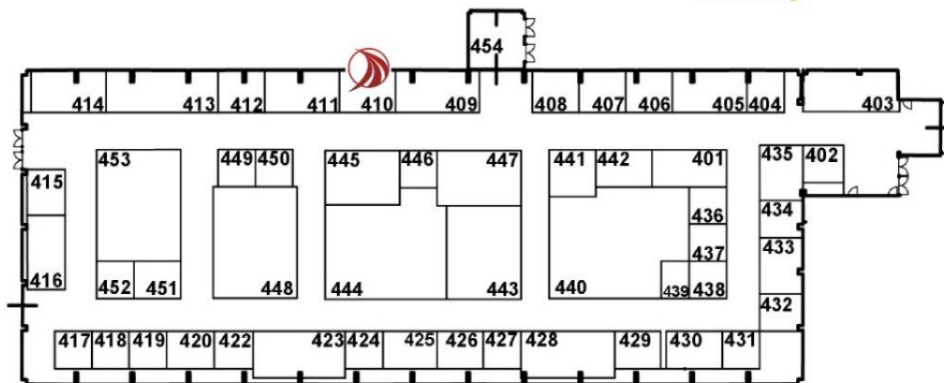

Tulln boat show:

We are delighted to inform you that Croatia Yachting will be participating in the Tulln Boat Show from February 29th to March 3rd. So, visit us at Hall 4, Stand 410, where our booking team looks forward to meeting you.

To make your experience easier, we recommend pre-booking a meeting with our charter specialists:

Damir Drlje, B2B account manager: damir.drlje@croatia-yachting.hr

- **Ružica Jozipović**, booking agent: ruzica@croatia-yachting.hr
- **Ana Pulić**, Šibenik office manager: ana.pulic@croatia-yachting.hr