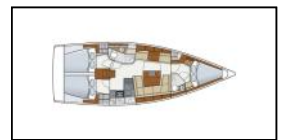

Sailboat Hanse 415 | Luna

ID:	2280	Length:	12.40 m
Type:	Sailboat	Year:	2017
Yacht model:	Hanse 415 Luna	Cabins:	3
Marina:	Croatia / D-Marin Mandalina	Persons:	6 + 2
Mainsail:	furling/roll	WC:	2
Steering:	2 Steering Wheels	Engine:	1 x 40 hp
Headsail:	self tacking jib	Beam:	4.17 m
Security Deposit:	1.800,00 €	Draft:	2.10 m

Comfort: Bed linen,

Deck: Bathing platform, Bimini top, Cockpit table, Cockpit/stern, outside shower, Dinghy, Electric anchor windlass, Sprayhood, Teak cockpit, Teak deck,

Entertainment: Outdoor speakers, Radio CD player,