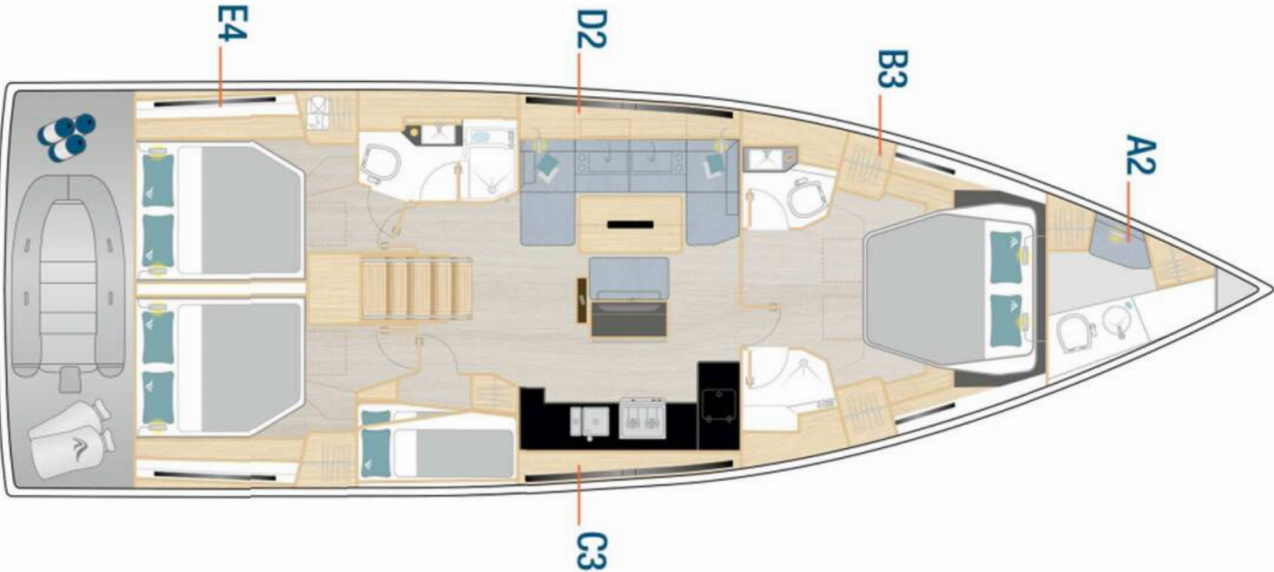

📍 Marina Kastela, Croatia

Hanse 510 | Tropea - OW (ID: 14226)

Sailboat Hanse 510 "Tropea - OW" is located in Marina Kastela, Croatia. Built in year 2024, it provides accommodation for 11 people in 4 + 1 cabins, with 2 + 1 toilets and shower(s).

Specification

Year of build	Length	Berths	Cabins	Engine x 1	Fuel tank
2024	15.97 m	11	4 + 1	80 hp	200 l
Draft	Beam	WC	Water tank	Mainsail	Headsail
2.43 m	4.91 m	2 + 1	450 l	full batten	self tacking jib

[CLICK HERE FOR MORE INFORMATION](#)

or scan the following QR code >

- Comfort** ✓ Bed linen ✓ Cockpit cushions
- Deck** ✓ Bathing platform ✓ Bimini top ✓ Cockpit fridge ✓ Cockpit table
✓ Cockpit/stern, outside shower ✓ Dinghy ✓ Sprayhood ✓ Teak cockpit
- Entertainment** ✓ Outdoor speakers ✓ Radio CD player
- Galley** ✓ Dishwasher ✓ Freezer ✓ Hot water
✓ Kitchen utensils (Galley equipment, cutlery) ✓ Oven ✓ Refrigerator ✓ Stove
- Interior** ✓ Electric toilet
- Navigation** ✓ Autopilot ✓ Bow thruster ✓ GPS chart plotter - cockpit ✓ Nautical charts
✓ Pilot book ✓ Tridata
- Safety** ✓ VHF radio
- Sails** ✓ Electric primary winch
- Yacht electrics** ✓ Air Conditioning ✓ Battery charger ✓ Generator ✓ Heating ✓ Inverter