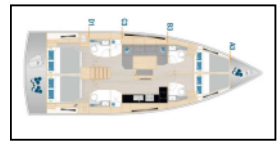

## Sailboat Hanse 460 | Nami

ID:	12318	Length:	14.60 m
Type:	Sailboat	Year:	2023
Yacht model:	<a href="#">Hanse 460   Nami</a>	Cabins:	4
Marina:	Croatia / Marina Kastela	Persons:	8 + 2
Mainsail:	full batten	WC:	4
Steering:	2 Steering Wheels	Engine:	1 x 57 hp
Headsail:	self tacking jib	Beam:	4.79 m
Security Deposit:	2.000,00 €	Draft:	2.25 m

**Comfort:** Bed linen, Cockpit cushions,

**Deck:** Bathing platform, Bimini top, Cockpit table, Cockpit/stern, outside shower, Dinghy, Sprayhood, Teak cockpit,

**Entertainment:** Outdoor speakers, Radio CD player,