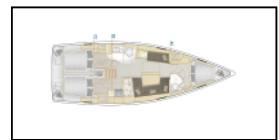

Sailboat Hanse 418 | Estel

ID:	10314	Length:	12.40 m
Type:	Sailboat	Year:	2022
Yacht model:	Hanse 418 Estel	Cabins:	3
Marina:	Croatia / Marina Kastela	Persons:	6 + 2
Mainsail:	full batten	WC:	2
Steering:	2 Steering Wheels	Engine:	1 x 39 hp
Headsail:	self tacking jib	Beam:	4.17 m
Security Deposit:	1.800,00 €	Draft:	2.10 m