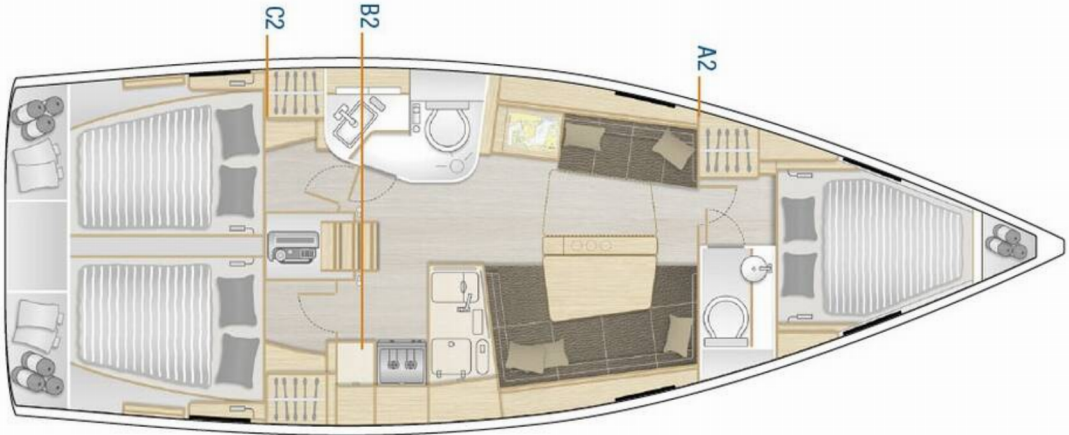

D-Marin Mandalina, Croatia

Hanse 388 | Smiley (ID: 10308)

Sailboat Hanse 388 "Smiley" is located in **D-Marin Mandalina, Croatia**. Built in year **2023**, it provides accommodation for **8 people** in **3 cabins**, with **2 toilets and shower(s)**.

Specification

Year of build	Length	Berths	Cabins	Engine x 1	Fuel tank
2023	11.40 m	8	3	27 hp	160 l
Draft	Beam	WC	Water tank	Mainsail	Headsail
2.06 m	3.90 m	2	295 l	furling/roll	self tacking jib

[CLICK HERE FOR MORE INFORMATION](#)

or scan the following QR code >

- Comfort**
 - ✓ Bed linen
- Deck**
 - ✓ Bathing platform ✓ Bimini top ✓ Cockpit table
 - ✓ Cockpit/stern, outside shower ✓ Dinghy ✓ Electric anchor windlass
 - ✓ Sprayhood ✓ Teak cockpit
- Entertainment**
 - ✓ Indoor speakers ✓ Outdoor speakers ✓ Radio with USB
- Galley**
 - ✓ Hot water ✓ Kitchen utensils (Galley equipment, cutlery) ✓ Oven
 - ✓ Refrigerator ✓ Stove
- Interior**
 - ✓ Convertible table in salon
- Navigation**
 - ✓ Autopilot ✓ Bow thruster ✓ Carbon steering wheels
 - ✓ GPS chart plotter - cockpit ✓ Navigation (Nautical) charts and nautical guide
 - ✓ Pilot book ✓ Tridata
- Safety**
 - ✓ Liferaft ✓ Set of tools ✓ VHF radio
- Sails**
 - ✓ Winch
- Yacht electrics**
 - ✓ Battery charger ✓ Inverter ✓ Solar panels ✓ USB sockets